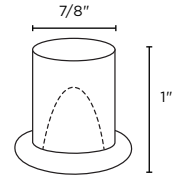

PERLICK CLEAR ICE MAKERS INDOOR/OUTDOOR

A beverage is only as good as the ice that keeps it cold. That's why Perlick's clear ice makers produce unique, top hat-shaped ice. Not only is it attractive, but it also ensures that each and every cube is free of impurities. NSF-approved.

- Produces 51 lbs of clear ice per 24 hours
- Storage capacity of 22 lbs of clear ice
- Top hat-shaped ice
- Indoor/outdoor model
- Ice scoop included
- Optional stainless steel toe kick available
- Optional drain pump available
- Full 2-year warranty
- Dimensions: 15"W x 23"D x 33-1/2"H

Top Hat Shaped Cubes