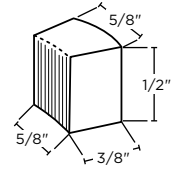

PERLICK CUBELET ICE MAKERS INDOOR/OUTDOOR

Perlick's cubelet ice maker produces chewable, nugget-shaped ice. This ice is compacted to easily absorb the flavors of the beverages you pour over it and makes it easy to crunch. It's the perfect addition to any indoor or outdoor entertainment space.

- Produces 80 lbs of clear ice per 24 hours
- Storage capacity of 22 lbs of clear ice
- Cubelet-shaped ice
- Indoor/outdoor model
- Ice scoop included
- Optional stainless steel toe kick available
- Optional drain pump available
- Full 2-year warranty
- Dimensions: 15"W x 23"D x 33-1/2"H

Pellet/Nugget Shaped Cubes