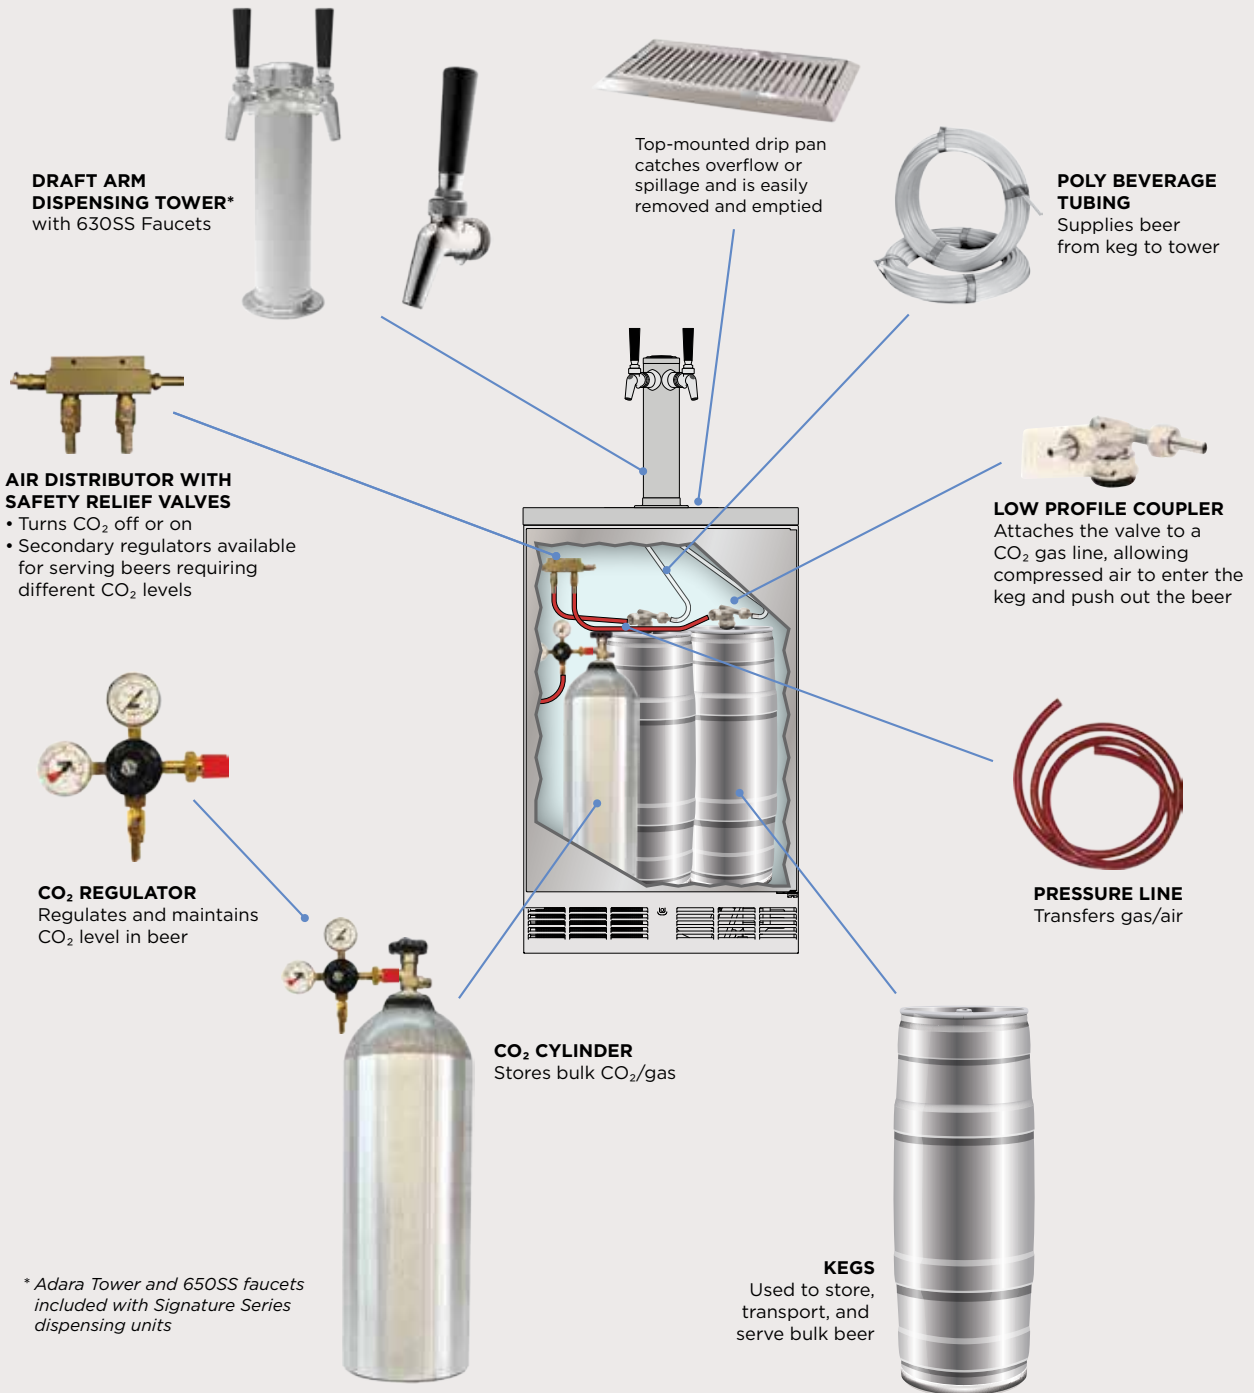

HOW IT WORKS

- Dispensing heads are attached directly to or just above the refrigerator
- The number of beverages corresponds to the size of your refrigeration unit
- A 24" refrigerator holds two 1/6-barrel kegs, while a 15" unit holds one