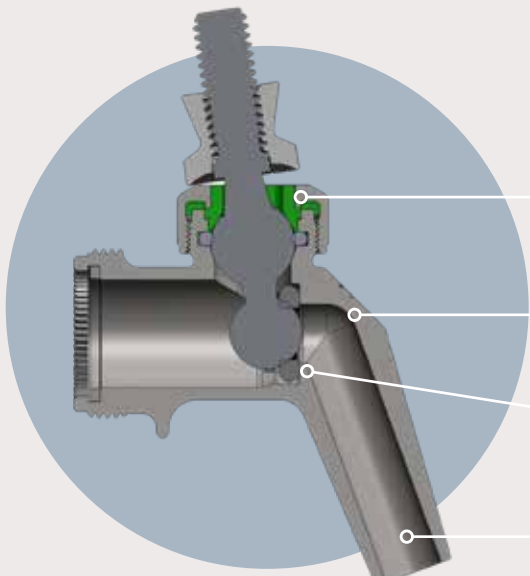

THE MOST SANITARY BEVERAGE FAUCET EVER!

1. **1. Available for domestic or imported kegs**
   Supports the o-ring to maintain a positive seal and provide smooth tracking of the handle
2. **2. 304 sanitary stainless steel for all parts that contact product**
   Protects flavor of beer or wine
3. **3. Floating front seal**
   Features a contoured profile to provide enhanced surface contact for a positive seal
4. **4. Spout angle is more vertical**
   - Provides for better pour and draining
   - Drop off begins just beyond the o-ring; no flat area for beer to collect

LOW PROFILE COUPLER

- Available for domestic or imported kegs
- Space-saving design and flexibility
- Beverage contact areas are 304 stainless steel, making the couplers suitable for any beverage
- Easy to operate; lowest height
- Perlick's low profile couplers will fit the majority of domestic and imported beers

*There are some exceptions on imported brands, so please ensure you check with your supplier on the coupler style before purchasing.