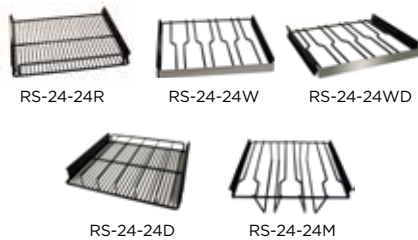

SHELVING FOR HP15 MODELS

UMRP

RS-15-15R	Shelf, refrigerator for HP15 models	$160
RS-15-15W	Shelf, wine for HP15 models	$160

SHELVING FOR HP24, HP48, HC24, HA24 MODELS

UMRP

RS-24-24R	Shelf, refrigerator for HP24, HC24, HA24 models	$190
RS-24-24W	Shelf, wine for HP24, HP48, HC24, HA24 models	$190
RS-24-24WD	Shelf, dual-zone wine for HP24D models	$190
RS-24-24D	Shelf, divider shelf for HP24, HC24, HA24 models	$250
RS-24-24M	Martini rack	E $375

SHELVING FOR HH24 MODELS

UMRP

RS-18-18R	Shelf, refrigerator for HH24 models	$215
RS-18-18W	Shelf, wine for HH24 models	$250