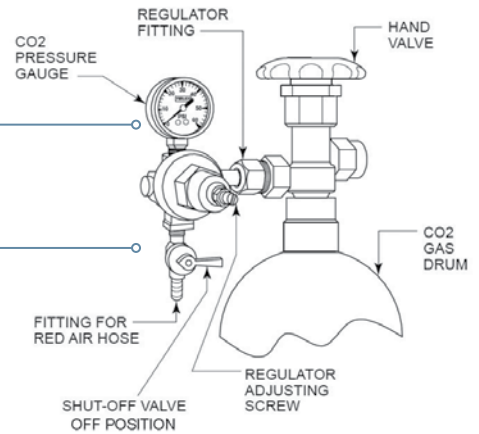

BEER BASICS - TROUBLESHOOTING INFO

When you're expecting a full-bodied brew, a foamy or flat beer just won't do. If you experience excessive foam or no foam at all, chances are there is a quick and easy fix that will get you back to pouring the perfect beer in no time. Below are some of the most common beer dispenser problems and their solutions.

PROBLEM: No beer is coming out of the tap

- **Check the gauge** to see if there is any pressure showing. It should read between 10-12 lbs. If not, your CO₂ tank may be empty.
- **Is the shut-off valve in the vertical (on) position?**
  Note: Diagram shows the valve in the off position (horizontal).